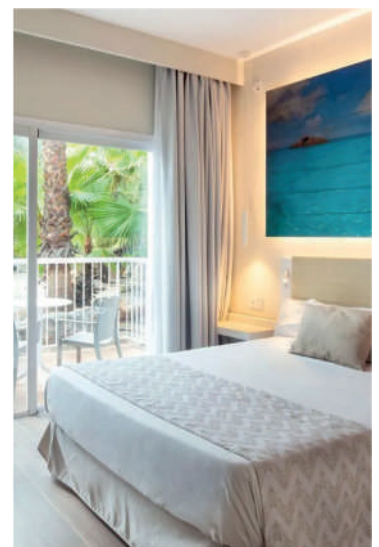

* Services with additional charge

DOUBLE ROOM

- Room with double bed: 1.5x2m.
- Mini fridge.
- Safe.
- TV.
- Kettle with tea and coffee.
- Telephone.
- Voltage 220V.
- Air conditioning.
- Bathroom with shower.
- Wi-Fi (2 devices/room).
- Hairdryer.
- Furnished terrace.