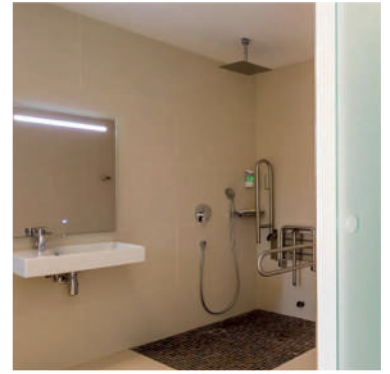

DELUXE JUNIOR SUITE (SPECIALLY ADAPTED)

- Bedroom with 1 bed (2x2m).
- Lounge with sofa bed.
- 2 TV 40".
- Adapter (USB, HDMI & Bluetooth).
- Telephone.
- Voltage 220V.
- Wi-Fi (2 devices/room).
- Air conditioning.
- Coffee machine (capsules).
- Mini fridge.
- Safe.
- Bathroom with shower (adapted).
- Hairdryer.
- Bathrobe & slippers.
- Furnished balcony or terrace.