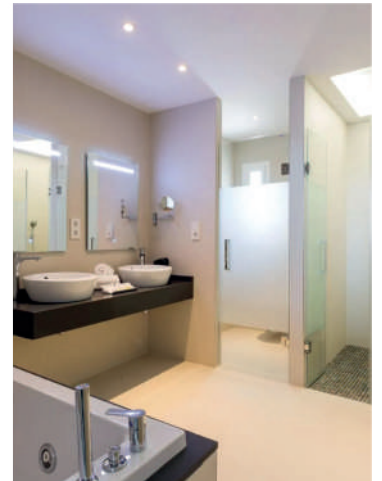

* Services with additional charge

DOUBLE ROOM

- Room with double bed: 1.5x2m.
- Mini fridge.
- Safe.
- TV.
- Kettle with tea and coffee.
- Telephone.
- Voltage 220V.
- Air conditioning.
- Bathroom with shower.
- Wi-Fi (2 devices/room).
- Hairdryer.
- Furnished terrace.

DELUXE DOUBLE ROOM

- Bedroom suite with 1 bed (2x2m).
- Shower & hydromassage bath.
- Dressing room.
- 1 TV 40".
- Adapter (USB, HDMI & Bluetooth).
- Telephone.
- Voltage 220V.
- Wi-Fi (2 devices/room).
- Air conditioning.
- Coffee machine (capsules).
- Mini fridge.
- Safe.
- Hairdryer.
- Bathrobe & slippers.
- Furnished balcony or terrace.

- Bedroom with 1 bed (2x2m).
- Lounge - sofa bed & sliding doors.
- 2 TV 40".
- Adapter (USB, HDMI & Bluetooth).
- Telephone.
- Voltage 220V.
- Wi-Fi (2 devices/room).
- Air conditioning.
- Coffee machine (capsules).
- Kitchenette with mini fridge.
- Safe.
- Shower & hydromassage bath.
- Hairdryer.
- Bathrobe & slippers.
- Furnished balcony or terrace.

MASTER SUITE DELUXE 2 BEDROOMS (WHIRLPOOL)

- 1stbdrm: 1 bed (2x2m) & bathroom (hydromassage bath or shower).
- 2ndbdrm: 1 bed with 2 separate mattresses (1x2m each).
- Lounge with sofa bed.
- 3 TV 40".
- Adapter (USB, HDMI & Bluetooth).
- Telephone.
- Voltage 220V.
- Wi-Fi (2 devices/room).
- Air conditioning.
- Coffee machine (capsules).
- Kitchenette with mini fridge.
- Safe.
- Bathroom with shower.
- Hairdryer in all bathrooms.
- Bathrobe & slippers.
- Furnished terrace.
- Outside sun terrace with jacuzzi for exclusive use.