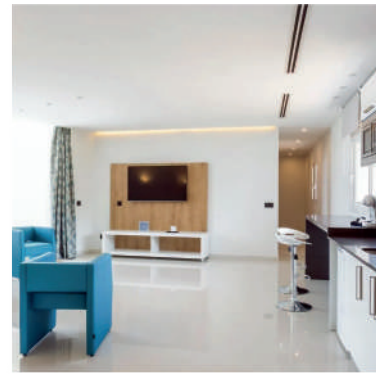

MASTER SUITE DELUXE 2 BEDROOMS (WHIRLPOOL)

- 1stbdrm: 1 bed (2x2m) & bathroom (hydromassage bath or shower).
- 2ndbdrm: 1 bed with 2 separate mattresses (1x2m each).
- Lounge with sofa bed.
- 3 TV 40".
- Adapter (USB, HDMI & Bluetooth).
- Telephone.
- Voltage 220V.
- Wi-Fi (2 devices/room).
- Air conditioning.
- Coffee machine (capsules).
- Kitchenette with mini fridge.
- Safe.
- Bathroom with shower.
- Hairdryer in all bathrooms.
- Bathrobe & slippers.
- Furnished terrace.
- Outside sun terrace with jacuzzi for exclusive use.

- Easy access to the "Infinity" pool.
- Accommodation of 65-83 m².

Maximum capacity: 3 adults + 2 children + 1 cot.